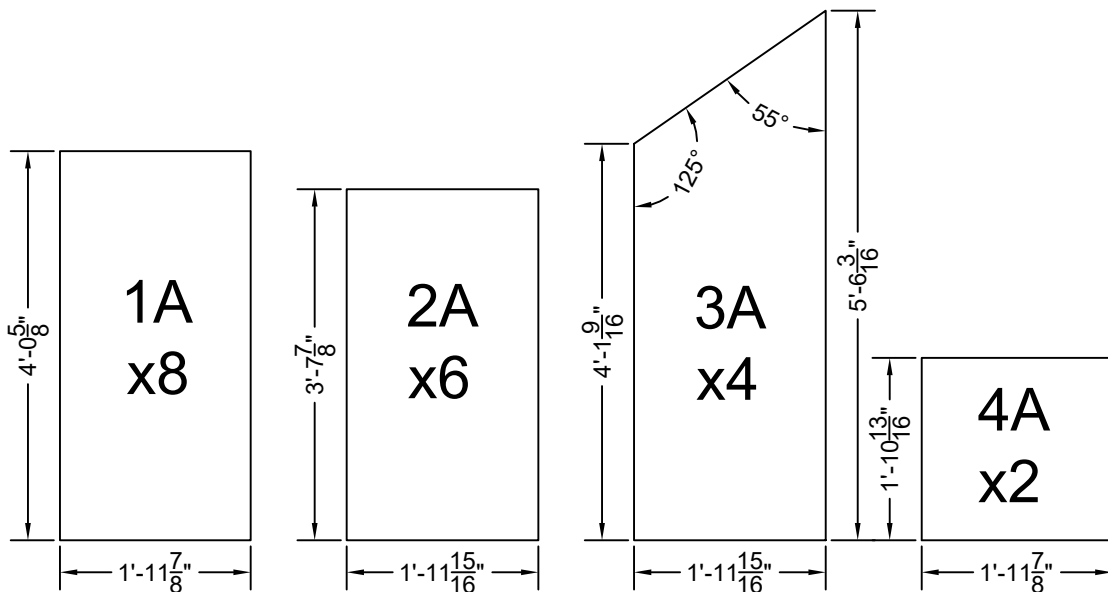

One Stop Gardens 6' x 8' Greenhouse Panel Dimensions

Drawn by Walter Heitman
<http://www.shanock.com>
 05JAN2016

SCALE: 1"=2'

Distributed free, without warranty.