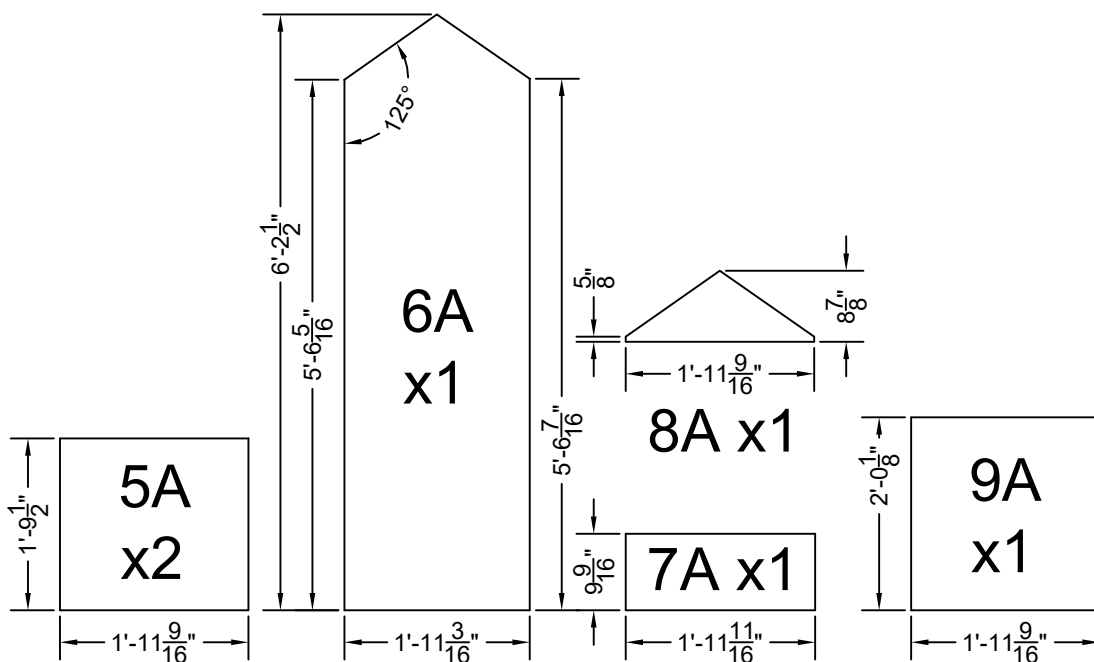

One Stop Gardens 6' x 8' Greenhouse Panel Dimensions

Drawn by Walter Heitman
<http://www.shanock.com>
 05JAN2016

SCALE: 1"=2'

Distributed free, without warranty.